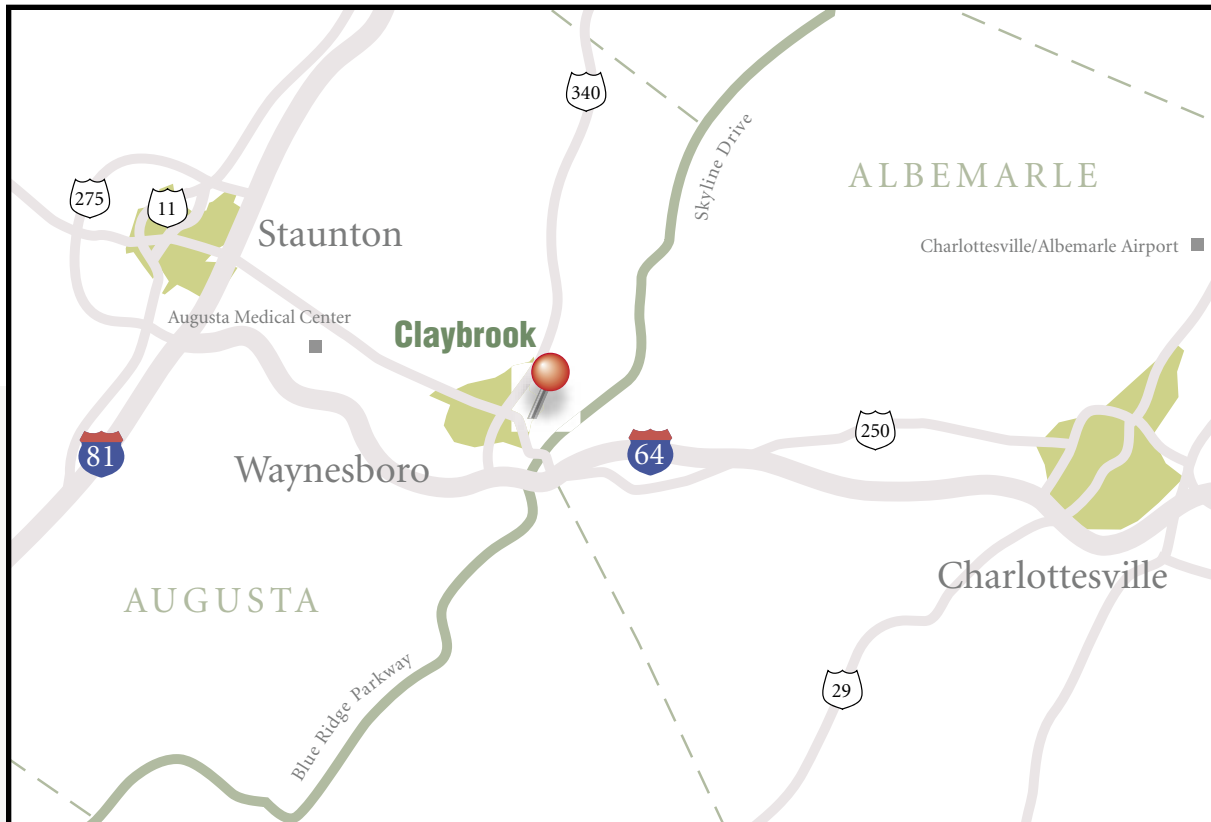

**HAUSER
HOMES**

at Claybrook

Claybrook

Innovative Designs. Inspired Living.

Rte 250 (Main Street) in Waynesboro to Hopeman Parkway, 1.5 miles to a left on Ivy Street (Rte 254), 1 mile to Claybrook entrance on right.